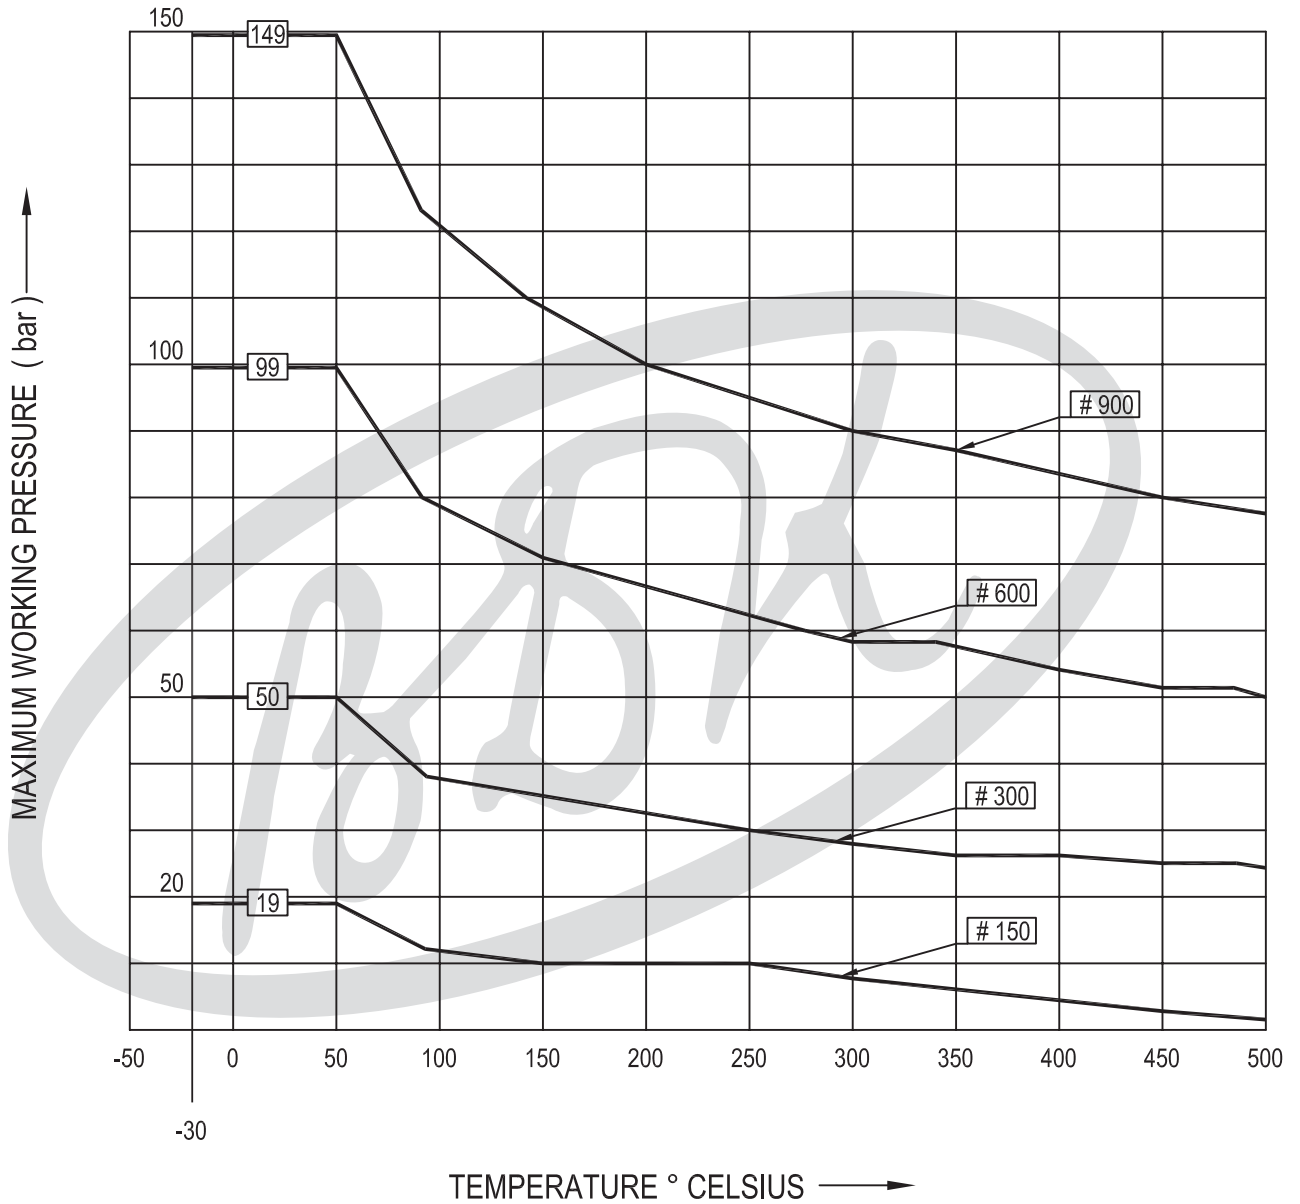

TRUNNION MOUNTED BALL VALVE
PRESSURE - TEMPERATURE
CHART (FOR METAL SEAT)

REF. NO.	BVTS 0011		01 REV.NO.
DATE	06. JUL. 2008		
SHEET	02	OF	02

PRESSURE TEMPERATURE RATING

PREPARED BY :

APPROVED BY :