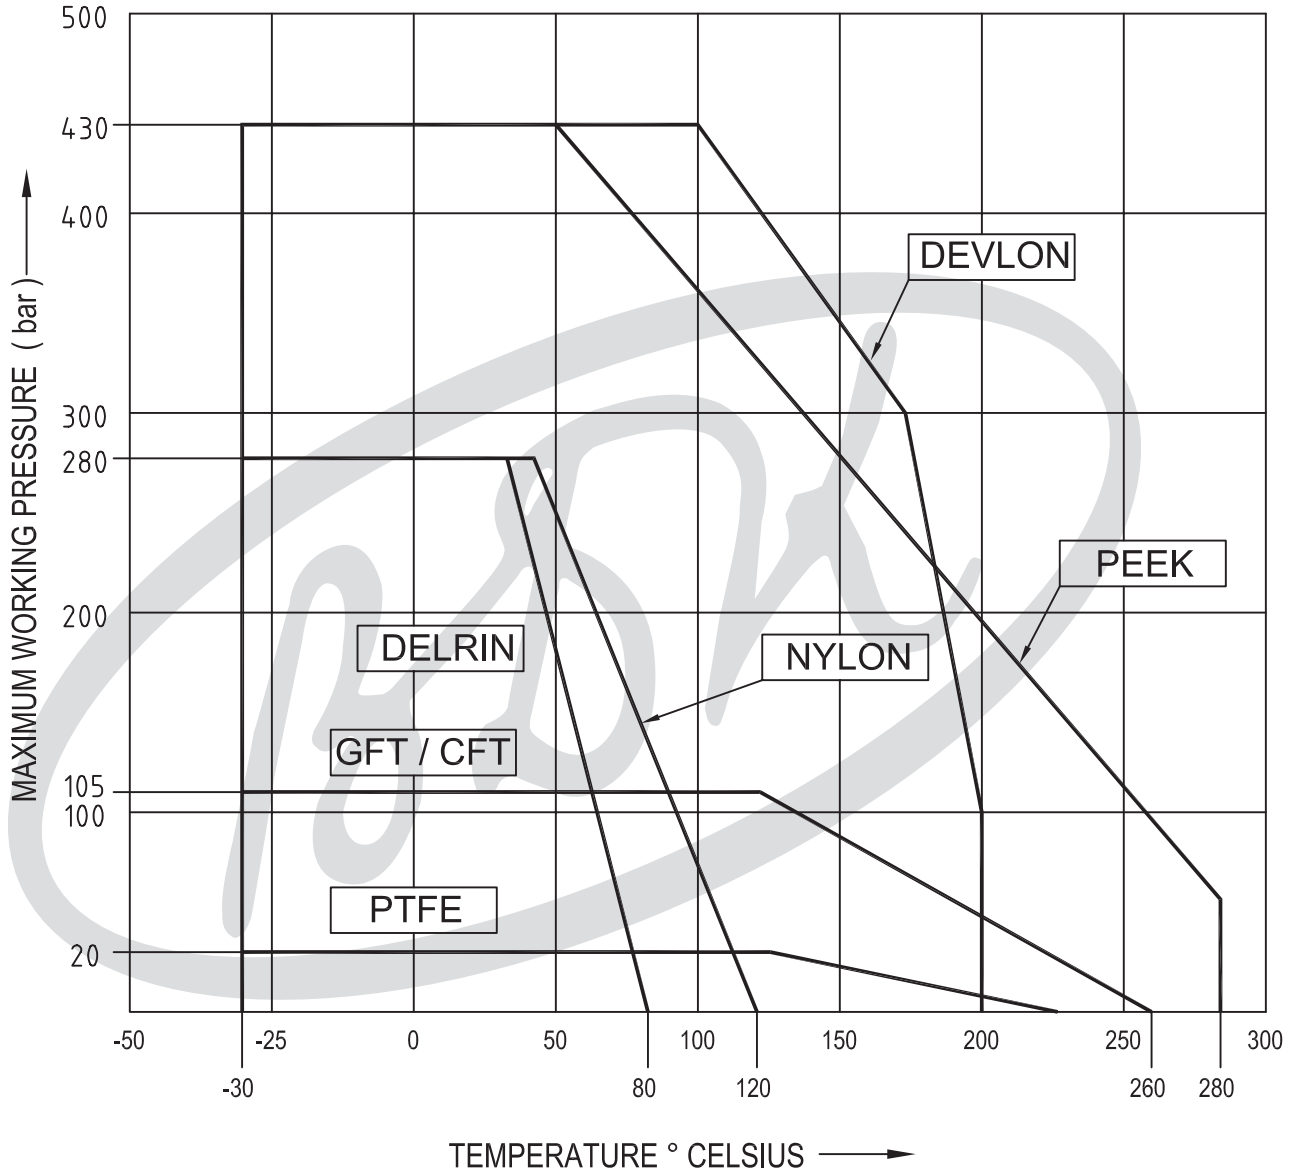

TRUNNION MOUNTED BALL VALVE  
PRESSURE - TEMPERATURE  
CHART

REF. NO.	BVTS 0011		01 REV.NO.
DATE	06. JUL. 2008		
SHEET	01	OF	02

PRESSURE TEMPERATURE RATING

PREPARED BY :

APPROVED BY :

TRUNNION MOUNTED BALL VALVE  
 PRESSURE - TEMPERATURE  
 CHART (FOR METAL SEAT)