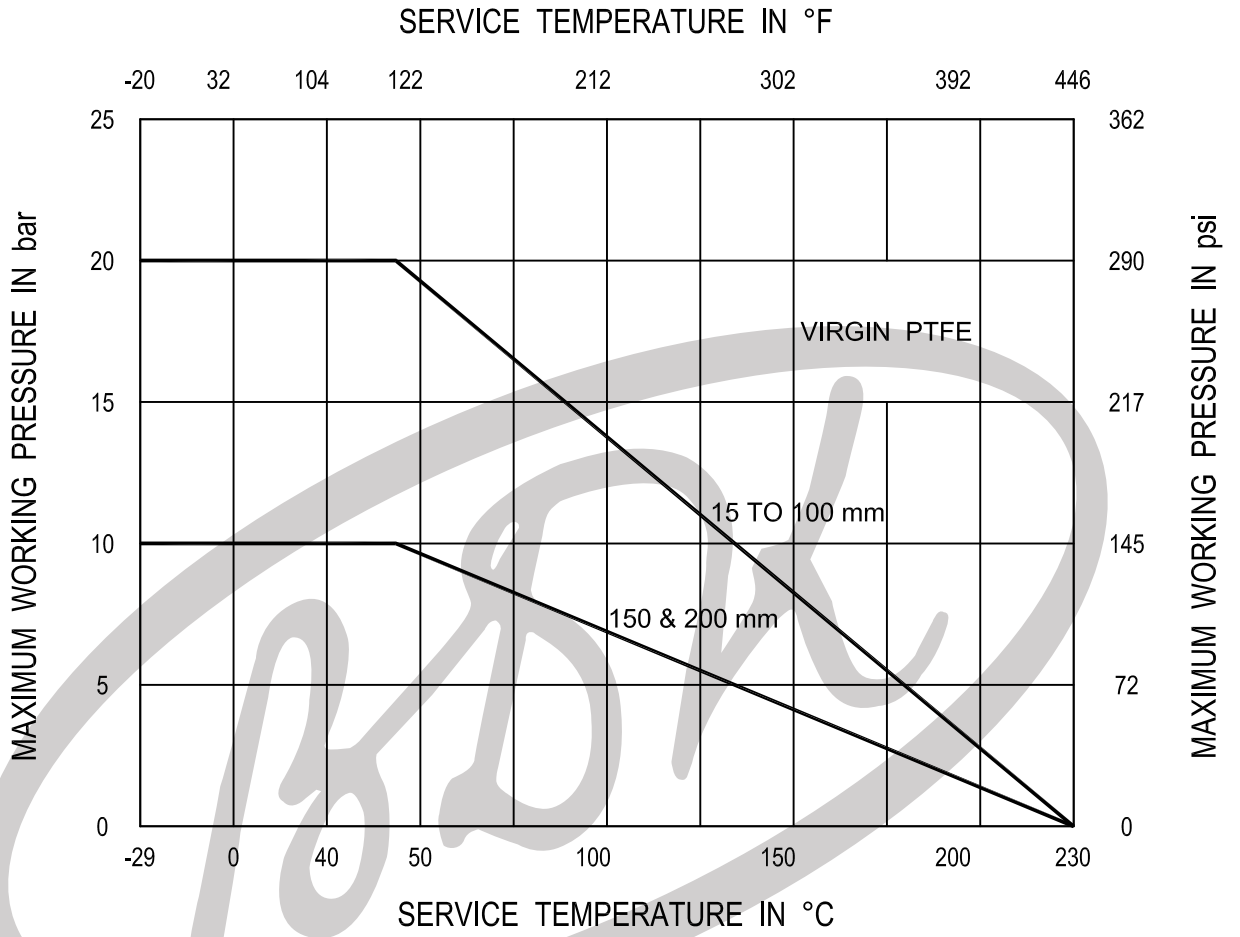

PFA LINED - BALL VALVE
PRESSURE - TEMPERATURE
CHART

REF. NO.	BVTS 0027		00 REV.NO.
DATE	20 MAY 2009		
SHEET	01	OF	01

PRESSURE TEMPERATURE RATING

PREPARED BY :

APPROVED BY :